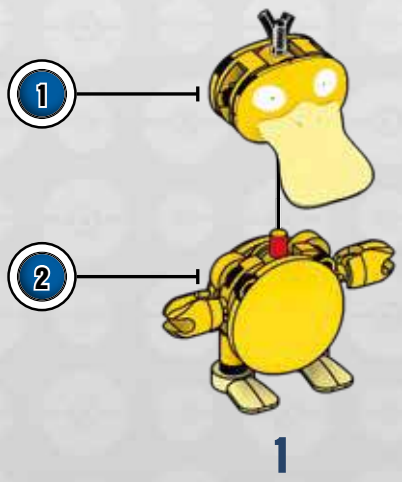

1

1 2

1 2 3 4 5

Detailed description: This section shows five steps to build the head of Psyduck. Step 1: Two yellow Technic pins are inserted into a grey axle. Step 2: The axle is inserted into a yellow Technic brick. Step 3: A yellow Technic plate is placed on top of the brick. Step 4: A yellow Technic piece with a curved top is attached to the front of the brick. Step 5: A yellow Technic piece with two white eyes is attached to the front of the brick.

2

1 2 3 4 5 6

Detailed description: This section shows six steps to build the body of Psyduck. Step 1: A yellow Technic pin is inserted into a yellow Technic brick. Step 2: A yellow Technic pin is inserted into a yellow Technic brick. Step 3: A yellow Technic plate is placed on top of the brick. Step 4: A yellow Technic piece with a curved top is attached to the front of the brick. Step 5: A yellow Technic piece with two white eyes is attached to the front of the brick. Step 6: A yellow Technic piece with two white eyes is attached to the front of the brick.