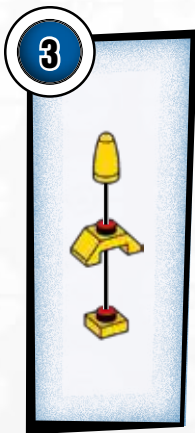

1

1 2

1 2 3 4 5

Detailed description: This section shows five steps to build the head of Psyduck. Step 1: Two yellow Technic pins are inserted into a grey axle. Step 2: The axle is inserted into a yellow Technic brick. Step 3: A yellow Technic plate is placed on top of the brick. Step 4: A yellow Technic piece with a curved top is attached to the front of the brick. Step 5: A yellow Technic piece with two white eyes is attached to the front of the brick.

2

1 2 3 4 5 6

Detailed description: This section shows six steps to build the body of Psyduck. Step 1: A yellow Technic pin is inserted into a yellow Technic brick. Step 2: A yellow Technic pin is inserted into a yellow Technic brick. Step 3: A yellow Technic plate is placed on top of the brick. Step 4: A yellow Technic piece with a curved top is attached to the front of the brick. Step 5: A yellow Technic piece with two white eyes is attached to the front of the brick. Step 6: A yellow Technic piece with two white eyes is attached to the front of the brick.