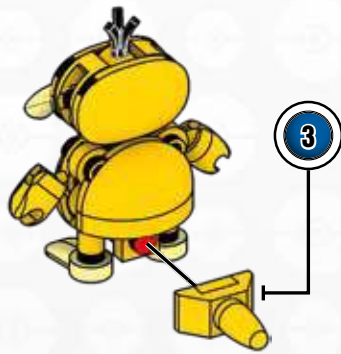

1

1 2

1 2 3 4 5

Detailed description: This section shows five steps to build the head of Psyduck. Step 1: Two yellow Technic pins are inserted into a grey axle. Step 2: The axle is inserted into a yellow Technic brick. Step 3: A yellow Technic plate is placed on top of the brick. Step 4: A yellow Technic piece with a curved top is attached to the front of the brick. Step 5: A yellow Technic piece with two white eyes is attached to the front of the brick.

2

1 2 3 4 5 6

Detailed description: This section shows six steps to build the body of Psyduck. Step 1: A yellow Technic pin is inserted into a yellow Technic brick. Step 2: A yellow Technic pin is inserted into a yellow Technic brick. Step 3: A yellow Technic plate is placed on top of the brick. Step 4: A yellow Technic piece with a curved top is attached to the front of the brick. Step 5: A yellow Technic piece with two white eyes is attached to the front of the brick. Step 6: A yellow Technic piece with two white eyes is attached to the front of the brick.